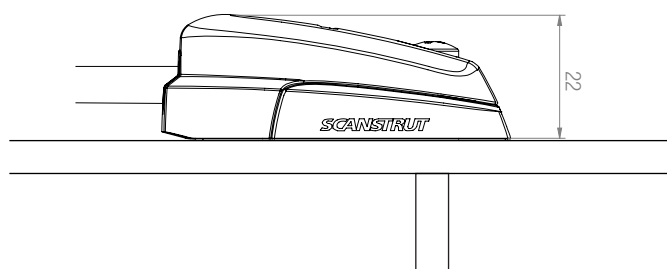

DS-HD6-BLK

Horizontal Double Cable Seal – Black

For help & information
 email: sales@scanstrut.com
 tel: +44 (0) 1392531280

Bung dimensions for different models (included in the package)

	2/0.08 mm / inches	3/0.12 mm / inches	4/0.16 mm / inches	5/0.20 mm / inches	6/0.24 mm / inches	7/0.28 mm / inches	8/0.31 mm / inches	9/0.35 mm / inches	10/0.39 mm / inches	11/0.43 mm / inches	12/0.46 mm / inches	13/0.51 mm / inches	NO HOLE mm / inches
DS-H6	✓	✓	✓	✓	✓								✓
DS-HD6				✓✓	✓✓								✓✓
DS-H10					✓	✓	✓	✓	✓	✓	✓	✓	✓

Please note: ✓ = one bung