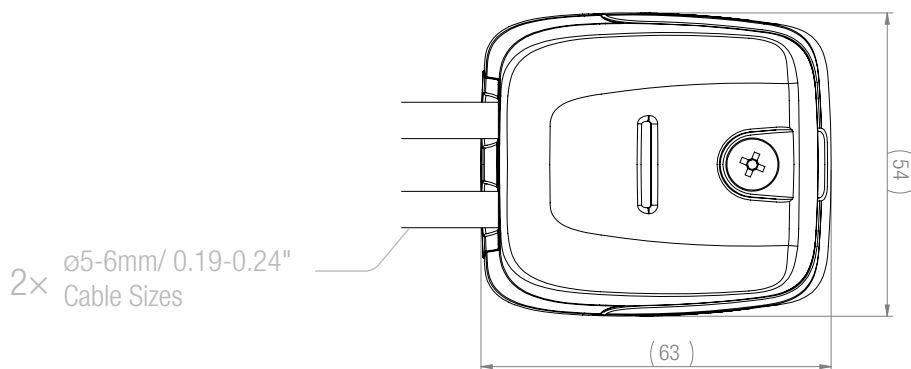

DS-HD6-BLK

Horizontal Double Cable Seal – Black

For help & information
 email: sales@scanstrut.com
 tel: +44 (0) 1392531280

Bung dimensions for different models (included in the package)

	2/0.08 mm / inches	3/0.12 mm / inches	4/0.16 mm / inches	5/0.20 mm / inches	6/0.24 mm / inches	7/0.28 mm / inches	8/0.31 mm / inches	9/0.35 mm / inches	10/0.39 mm / inches	11/0.43 mm / inches	12/0.46 mm / inches	13/0.51 mm / inches	NO HOLE mm / inches
DS-H6	✓	✓	✓	✓	✓								✓
DS-HD6				✓✓	✓✓								✓✓
DS-H10					✓	✓	✓	✓	✓	✓	✓	✓	✓

Please note: ✓ = one bung