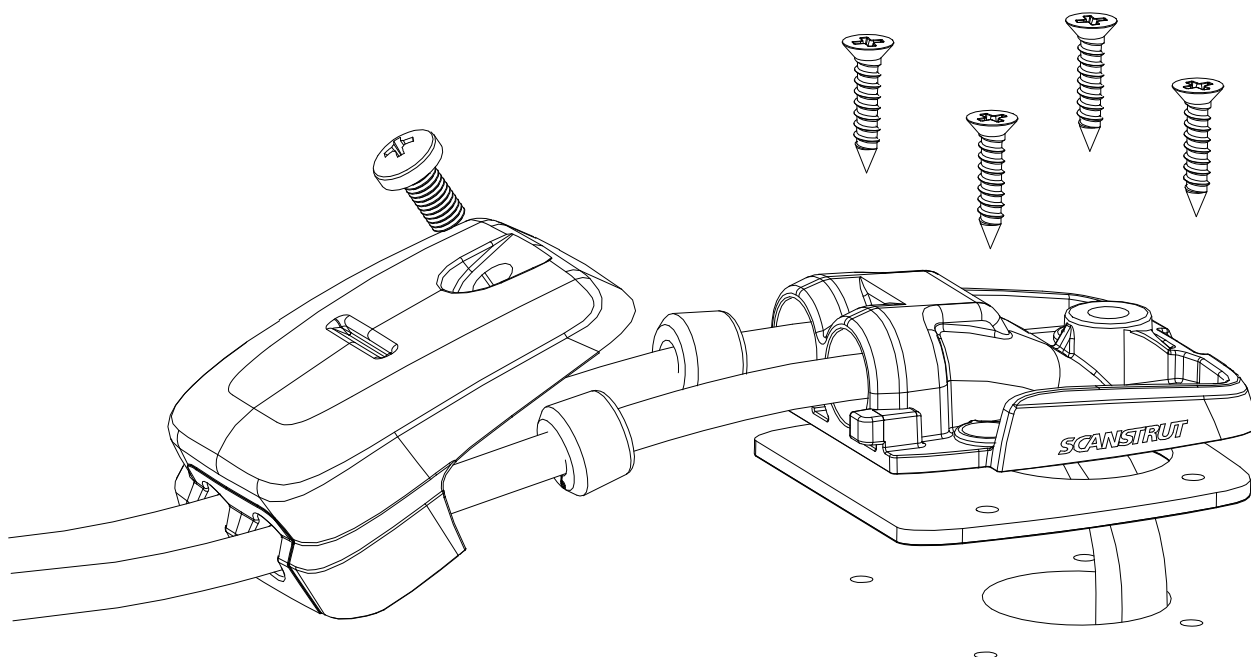

DS-HD6-BLK

Horizontal Double Cable Seal – Black

For help & information
 email: sales@scanstrut.com
 tel: +44 (0) 1392531280

Bung dimensions for different models (included in the package)

	2/0.08 mm / inches	3/0.12 mm / inches	4/0.16 mm / inches	5/0.20 mm / inches	6/0.24 mm / inches	7/0.28 mm / inches	8/0.31 mm / inches	9/0.35 mm / inches	10/0.39 mm / inches	11/0.43 mm / inches	12/0.46 mm / inches	13/0.51 mm / inches	NO HOLE mm / inches
DS-H6	✓	✓	✓	✓	✓								✓
DS-HD6				✓✓	✓✓								✓✓
DS-H10					✓	✓	✓	✓	✓	✓	✓	✓	✓

Please note: ✓ = one bung