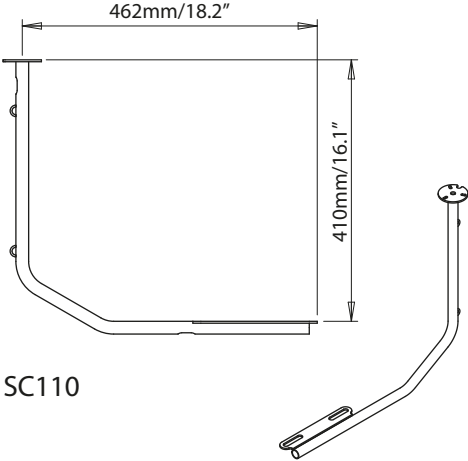

Nav Light Mounts, GPS / VHF Antenna Mounts & Extensions

Nav Light Mounts

SC110

SC113

GPS/VHF Antenna Mounts

SC111

SC112

EXT - LIGHT