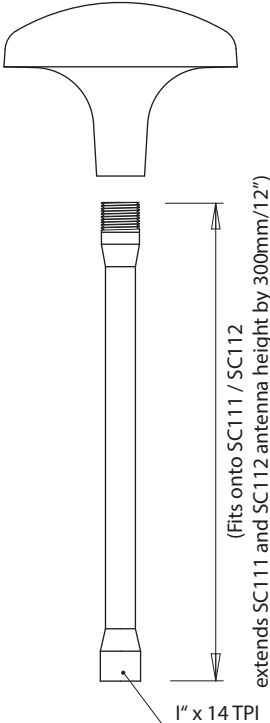

Nav Light Mounts, GPS / VHF Antenna Mounts & Extensions

Nav Light Mounts

GPS/VHF Antenna Mounts

EXT - LIGHT

EXT - GPS

EXT - LED