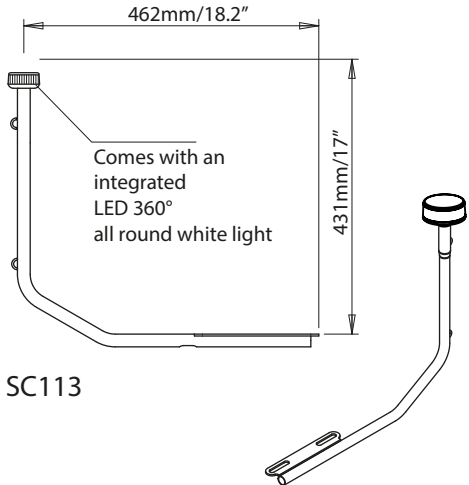

Nav Light Mounts, GPS / VHF Antenna Mounts & Extensions

Nav Light Mounts

SC110

SC113

GPS/VHF Antenna Mounts

SC111

SC112

EXT - LIGHT