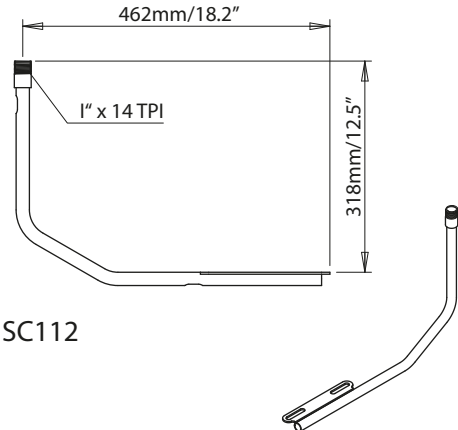

Nav Light Mounts, GPS / VHF Antenna Mounts & Extensions

Nav Light Mounts

SC110

SC113

GPS/VHF Antenna Mounts

SC111

SC112

EXT - LIGHT