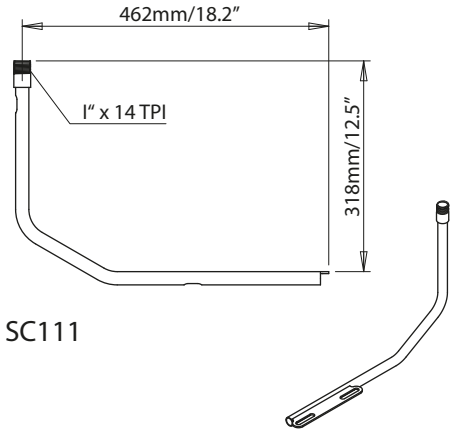

Nav Light Mounts, GPS / VHF Antenna Mounts & Extensions

Nav Light Mounts

SC110

SC113

GPS/VHF Antenna Mounts

SC111

SC112

EXT - LIGHT