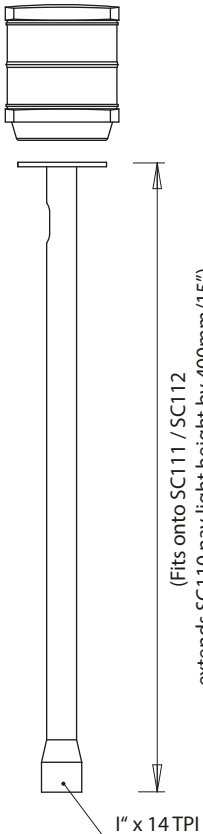

Nav Light Mounts, GPS / VHF Antenna Mounts & Extensions

Nav Light Mounts

SC110

SC113

GPS/VHF Antenna Mounts

SC111

SC112

EXT - LIGHT