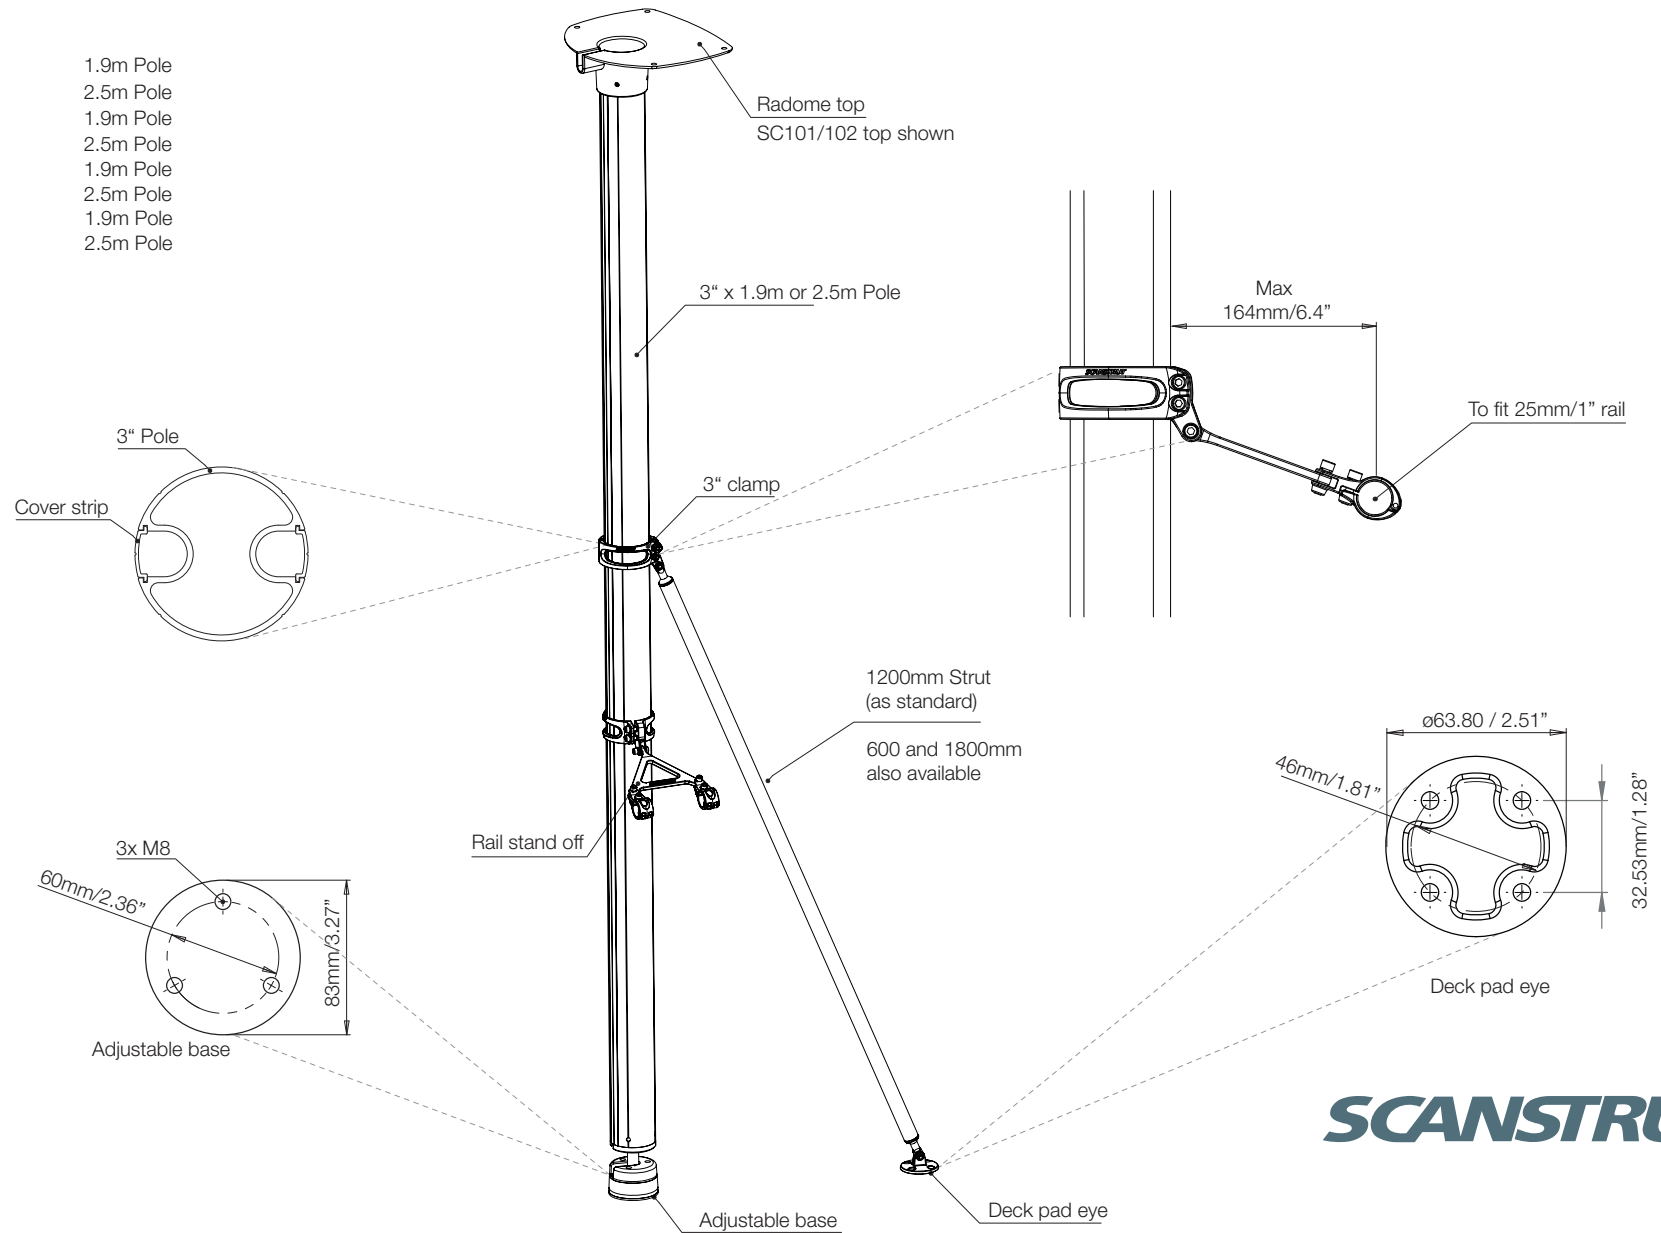

SC100 Pole Radar Mount

Email: sales@scanstrut.com Email: usasales@scanstrut.com

Radar:

SC101	1.9m Pole
SC102	2.5m Pole
SC103	1.9m Pole
SC104	2.5m Pole
SC105	1.9m Pole
SC106	2.5m Pole
SC107	1.9m Pole
SC109	2.5m Pole

SCANSTRUT®