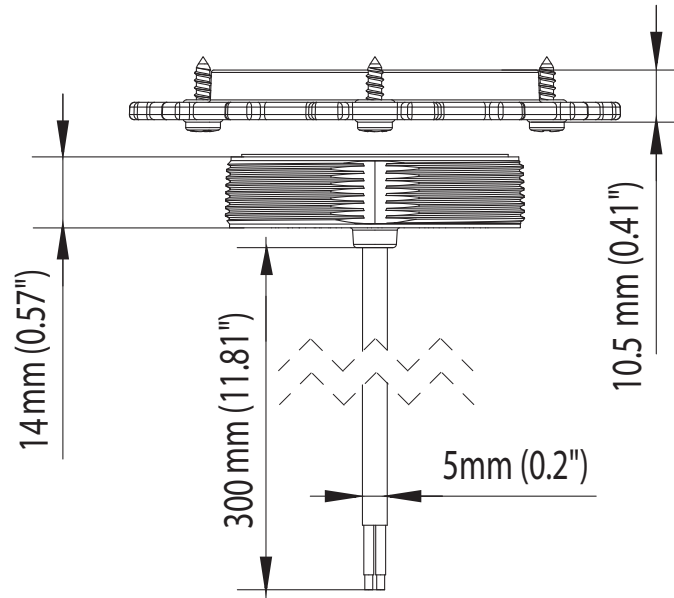

### Electrical info:

- Input Voltage Range: 10-30V DC (12/24V system)
- Input current max: 1.5A
- Output Power: 5W (5V,1A)
- Standby Power Draw : < 0.03W
- Qi, CE, FCC, ROHS Certified.

Waterproof Rating: IPX6