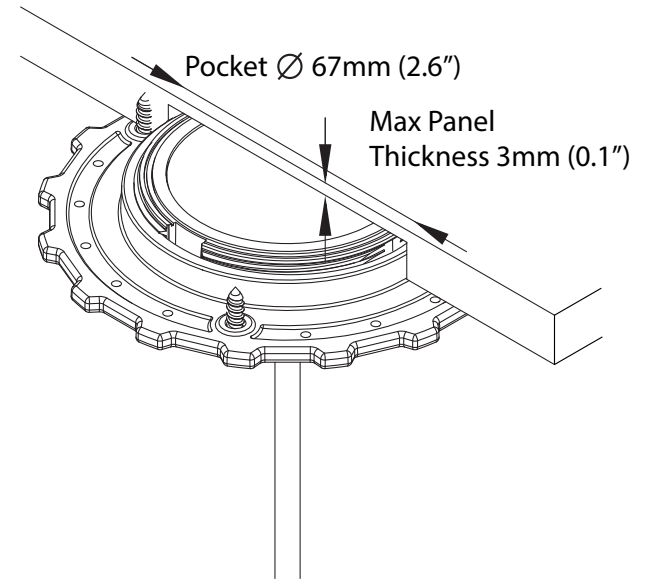

### Electrical info:

- Input Voltage Range: 10-30V DC (12/24V system)
- Input current max: 1.5A
- Output Power: 5W (5V,1A)
- Standby Power Draw : < 0.03W
- Qi, CE, FCC, ROHS Certified.

Waterproof Rating: IPX6