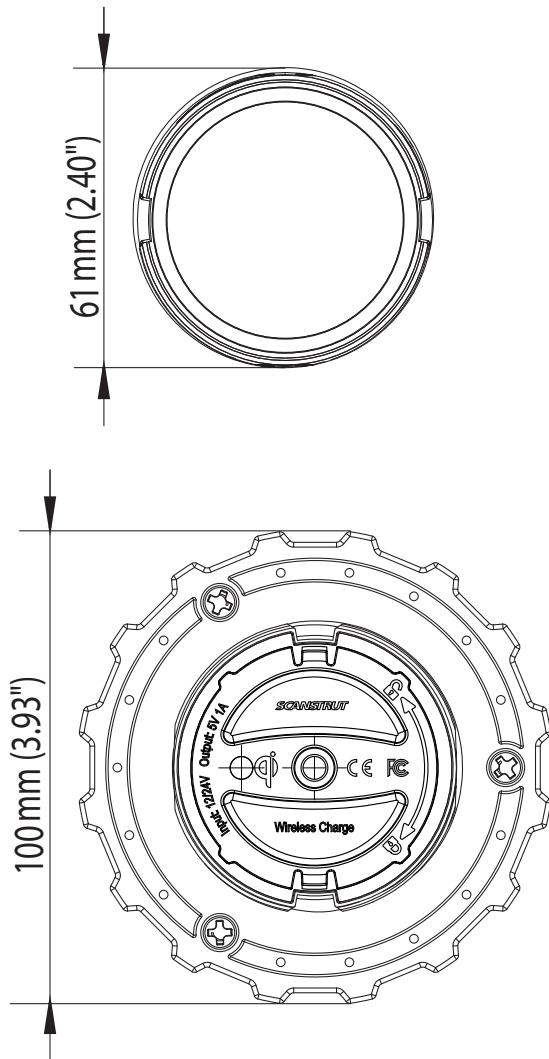

### Electrical info:

- Input Voltage Range: 10-30V DC (12/24V system)
- Input current max: 1.5A
- Output Power: 5W (5V,1A)
- Standby Power Draw : < 0.03W
- Qi, CE, FCC, ROHS Certified.

Waterproof Rating: IPX6