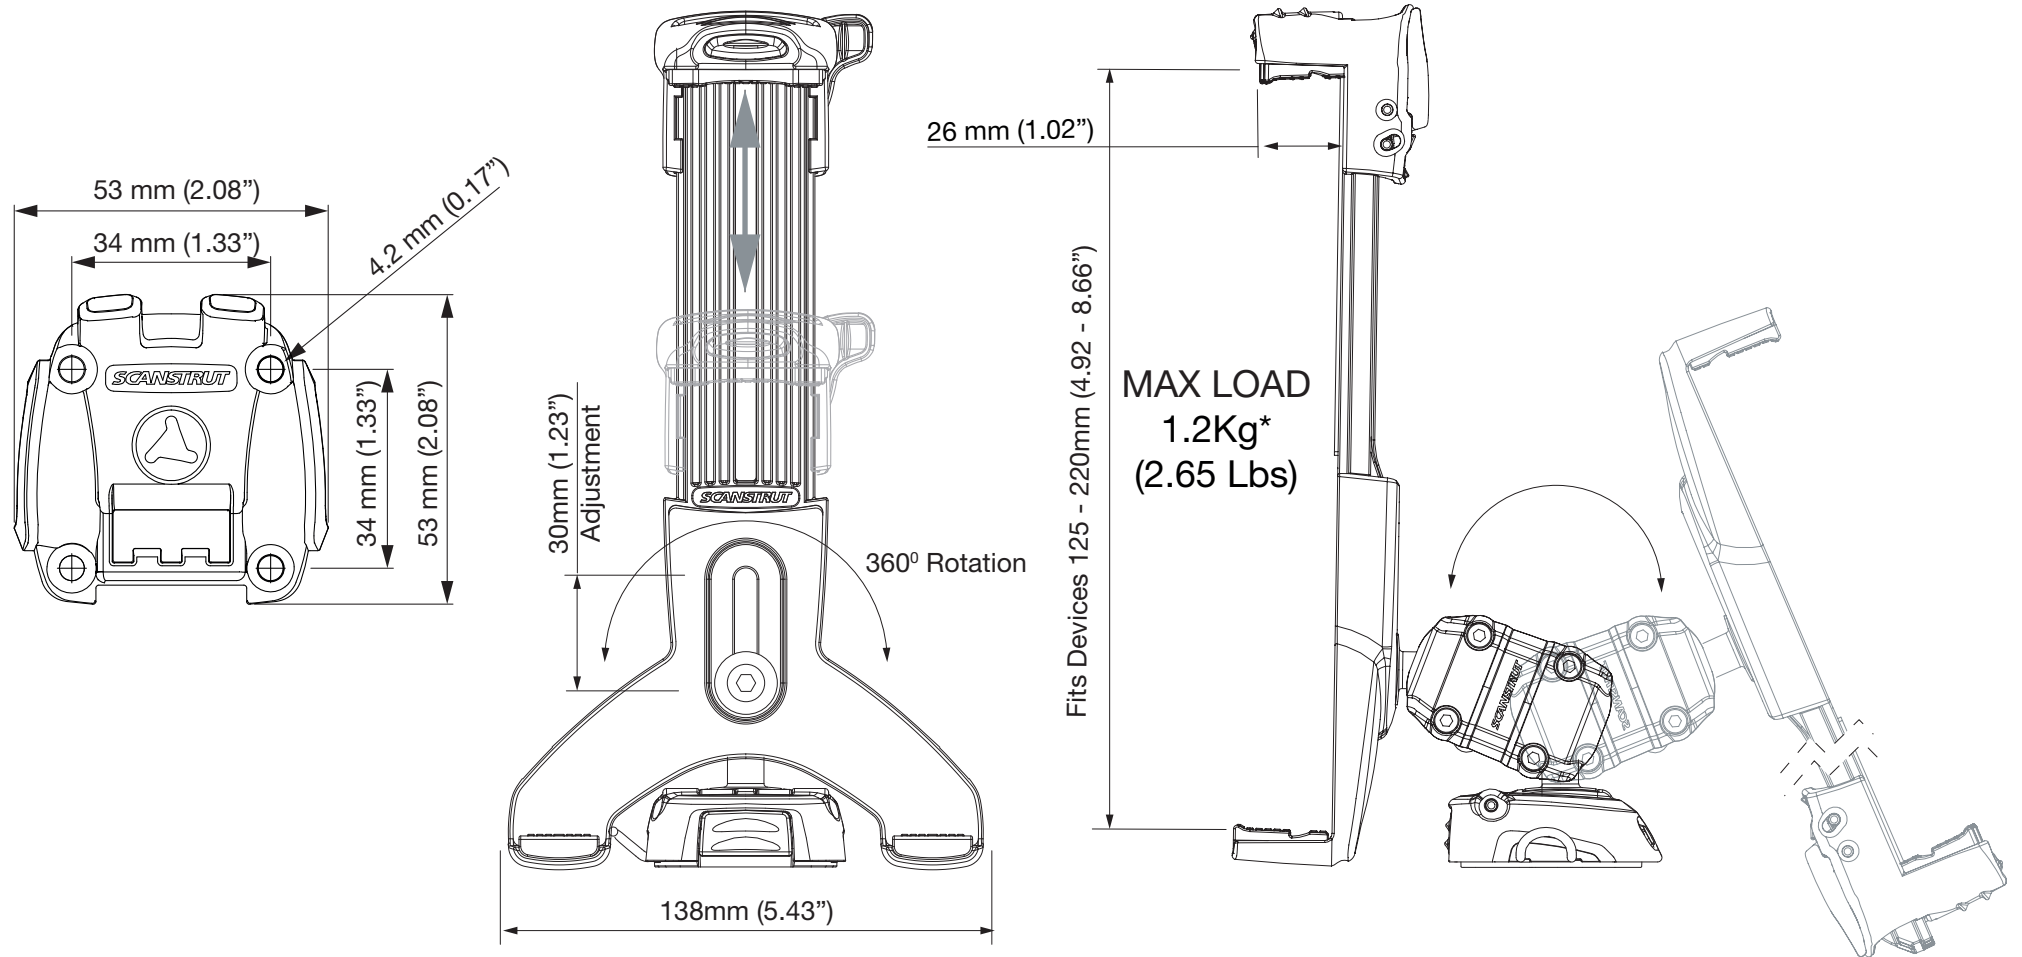

# RLS-508-401 ROKK Mini Tablet Mount - Screw Down Mount

Email: sales@scanstrut.com Email: usasales@scanstrut.com

\*assuming product is installed in a dynamic environment where accelerations of up to 6g will be experienced

**SCANSTRUT.**