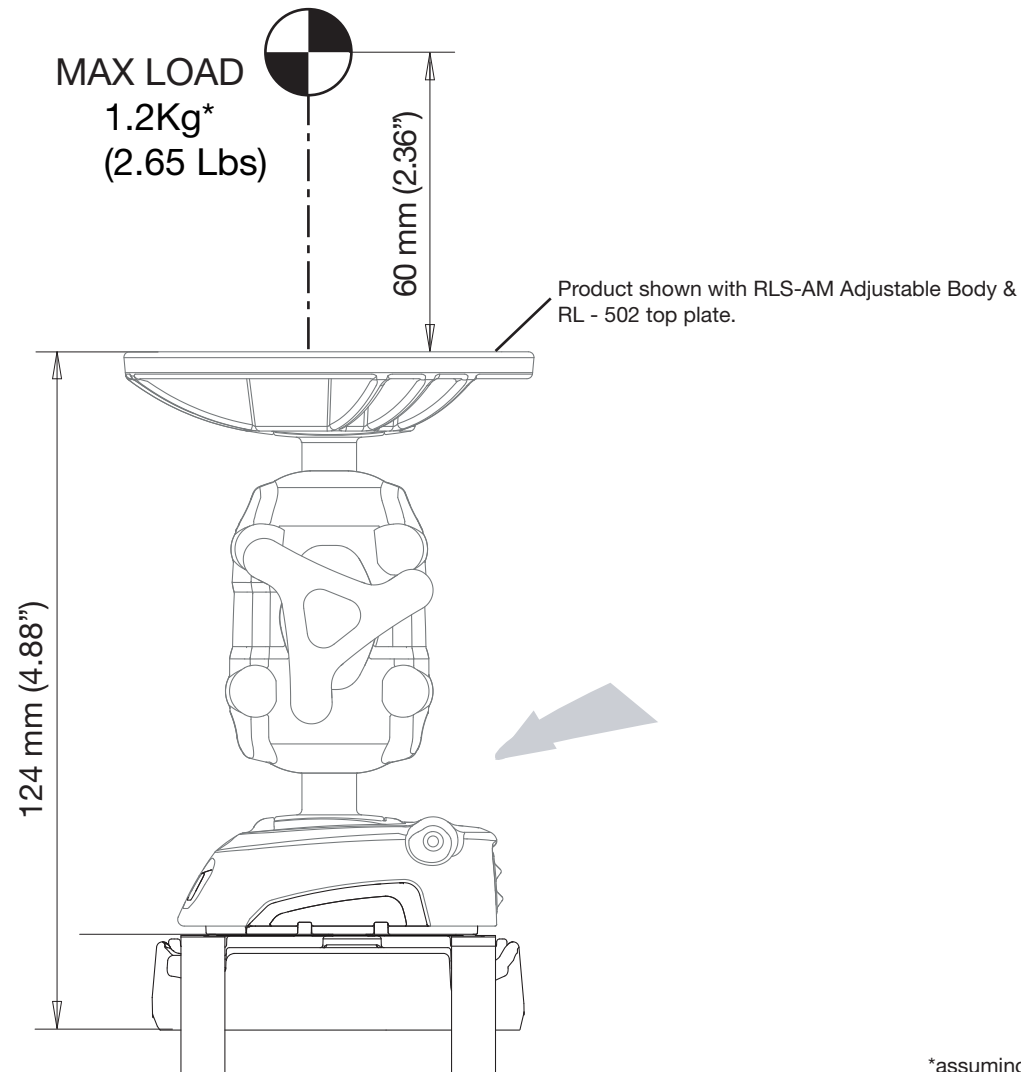

# ROKK Mini Cable Tie Mount RLS-403

For help & information  
email: [technical@scanstrut.com](mailto:technical@scanstrut.com)  
tel: +44 (0) 1803 863800

\*assuming product is installed in a dynamic environment where accelerations of up to 6g will be experienced

**SCANSTRUT**  
designed for life at sea