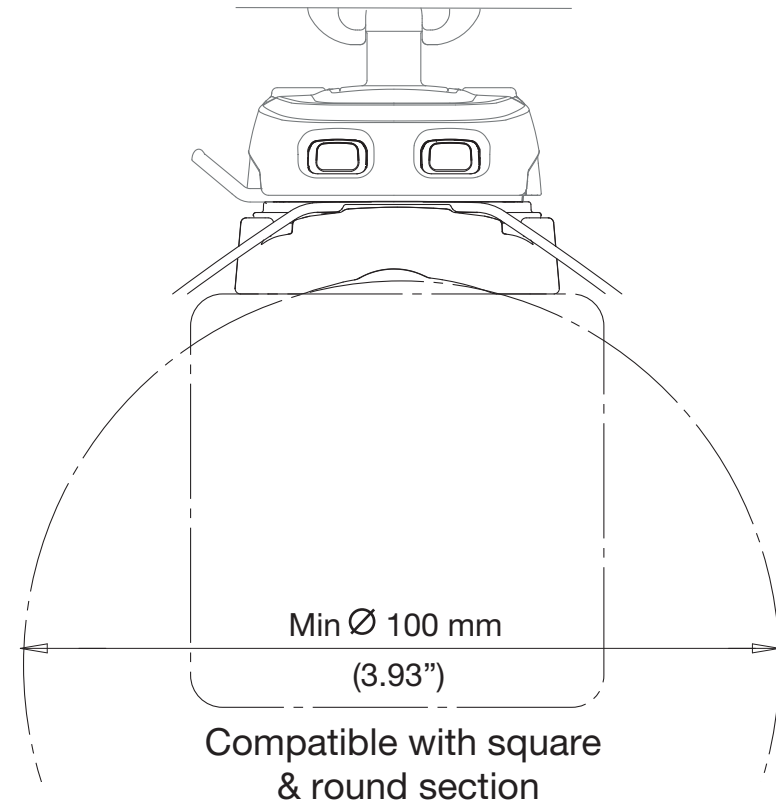

# ROKK Mini Cable Tie Mount RLS-403

For help & information  
email: [technical@scanstrut.com](mailto:technical@scanstrut.com)  
tel: +44 (0) 1803 863800

\*assuming product is installed in a dynamic environment where accelerations of up to 6g will be experienced

**SCANSTRUT**  
designed for life at sea