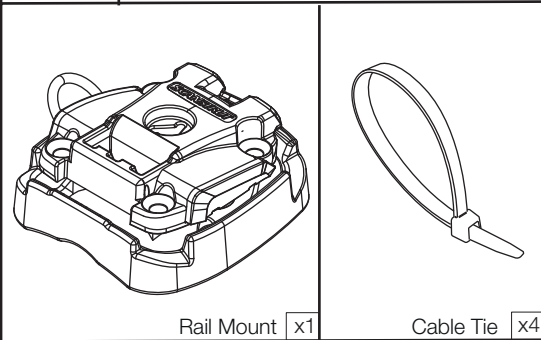

Parts List

Tools Required

Share your installation with us.

UK & International
+44 (0)1392 531280
sales@scanstrut.com

For further installation
and warranty information
please visit:
www.scanstrut.com

USA
+1 860 308 1416
usasales@scanstrut.com