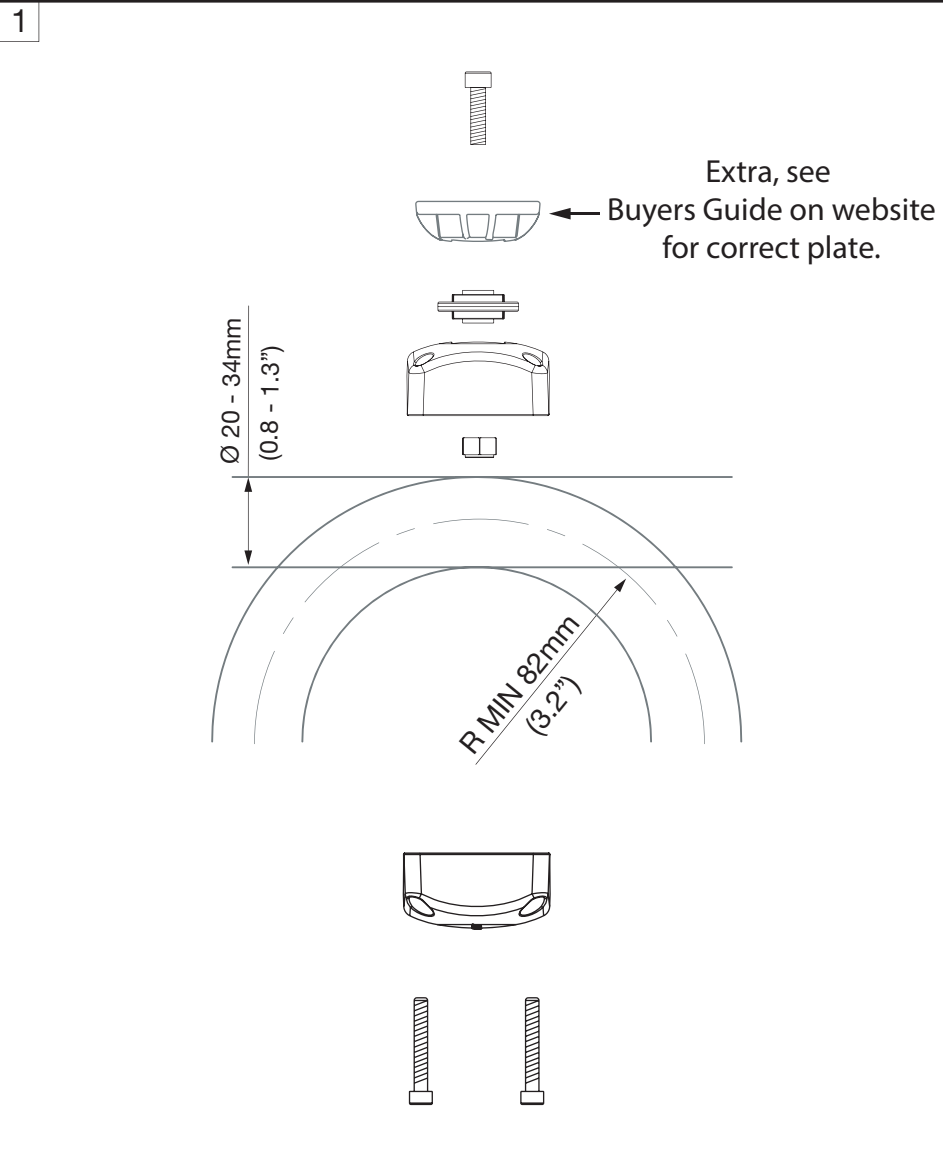

Parts List

					
x1	x1	x1	M5x35	M6x20	M6 Nylock Nut
			x4	x1	x1

Tools Required

4mm
5mm
Allen Key

Share your installation with us.

UK & International
+44 (0)1392 531280
sales@scanstrut.com

For further installation
and warranty information
please visit:
www.scanstrut.com