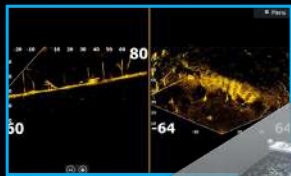

ActiveTarget[®] 2

IN A LEAGUE OF ITS OWN

ActiveTarget[®] 2 gives you the highest-resolution and clearest live views of fish and structure. By watching fish respond to your lure in real time, you can make the quick adjustments needed to catch more fish.

HIGHEST-RESOLUTION

ActiveTarget[®] 2 offers the highest resolution on the market - giving the clearest and most detailed live action images beneath and around your boat.

SMOOTHER PICTURE

ActiveTarget[®] 2 delivers a smoother and more consistent image across the entire range.

MULTIPLE VIEWS WITH HDS[®] PRO

When combined with HDS[®] Pro, ActiveTarget[®] 2 gives anglers the ability to add a second system for multiple simultaneous views on a single display.

FORWARD & SCOUT

180 VIEW

SCOUT WIDE VIEW
(REQUIRES ADDITIONAL BRACKET)

KEY FEATURES:

- High-resolution, live action images clearly reveal what's happening underwater in real time
- Clearest live action views of fish and structure
- Smoothest underwater images for quicker interpretation
- See all around your boat with Forward, Down and Scout views
- See multiple views simultaneously and enable 180 and Scout Wide views for more effective bait tracking ahead of boat with second optional ActiveTarget[®] 2 system on HDS[®] PRO Only
- Compatible with HDS PRO, HDS Live, HDS Carbon & Elite FS