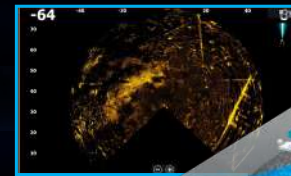

HIGHEST-RESOLUTION

ActiveTarget[®] 2 offers the highest resolution on the market - giving the clearest and most detailed live action images beneath and around your boat.

SMOOTHER PICTURE

ActiveTarget[®] 2 delivers a smoother and more consistent image across the entire range.

MULTIPLE VIEWS WITH HDS[®] PRO

When combined with HDS[®] Pro, ActiveTarget[®] 2 gives anglers the ability to add a second system for multiple simultaneous views on a single display.

FORWARD & SCOUT

180 VIEW

SCOUT WIDE VIEW
(REQUIRES ADDITIONAL BRACKET)

KEY FEATURES:

- High-resolution, live action images clearly reveal what's happening underwater in real time
- Clearest live action views of fish and structure
- Smoothest underwater images for quicker interpretation
- See all around your boat with Forward, Down and Scout views
- See multiple views simultaneously and enable 180 and Scout Wide views for more effective bait tracking ahead of boat with second optional ActiveTarget[®] 2 system on HDS[®] PRO Only
- Compatible with HDS PRO, HDS Live, HDS Carbon & Elite FS