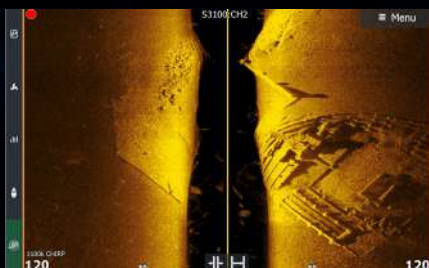

ActiveImaging[®] HD

Step up to the ultimate fishfinding clarity with new, high-definition Active Imaging™ HD sonar up to 1.2Mhz.

SEE THE DIFFERENCE

Our clearest sonar ever, Active Imaging™ HD delivers the highest-definition views of Lowrance® CHIRP, SideScan and DownScan Imaging™.

DESIGNED FOR CLARITY

The Active Imaging™ HD transducer not only delivers three key sonar technologies – Lowrance® CHIRP, SideScan and DownScan Imaging™ – in one convenient package, but also features a new transducer design that boosts signal clarity.

COMPLETE FISHREVEAL™ VIEWS

Get the best of CHIRP sonar and Imaging sonar on one display with FishReveal™. First introduced with DownScan Imaging™, FishReveal is now available on SideScan*.

* The FishReveal SideScan view requires an optional S3100 sonar module.

KEY FEATURES:

- High definition up to 1.2MHz SideScan and DownScan Imaging deliver the clearest images of fish and structure
- Lowrance CHIRP with superb clarity and target separation
- FishReveal™ with new SideScan* view with a S3100 Sonar module, as well as DownScan
- Smart transducer design boosts signal clarity
- Compatible with Lowrance HDS PRO or with a S3100 module with HDS LIVE, HDS Carbon, Elite FS