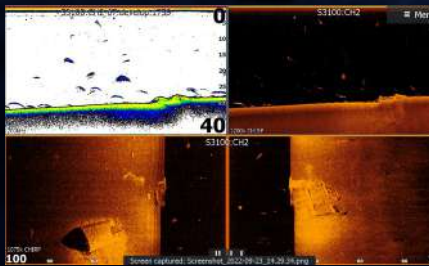

ActiveImaging[®] HD

Step up to the ultimate fishfinding clarity with new, high-definition Active Imaging™ HD sonar up to 1.2Mhz.

SEE THE DIFFERENCE

Our clearest sonar ever, Active Imaging™ HD delivers the highest-definition views of Lowrance® CHIRP, SideScan and DownScan Imaging™.

DESIGNED FOR CLARITY

The Active Imaging™ HD transducer not only delivers three key sonar technologies – Lowrance® CHIRP, SideScan and DownScan Imaging™ – in one convenient package, but also features a new transducer design that boosts signal clarity.

COMPLETE FISHREVEAL™ VIEWS

Get the best of CHIRP sonar and Imaging sonar on one display with FishReveal™. First introduced with DownScan Imaging™, FishReveal is now available on SideScan*.

* The FishReveal SideScan view requires an optional S3100 sonar module.

KEY FEATURES:

- High definition up to 1.2MHz SideScan and DownScan Imaging deliver the clearest images of fish and structure
- Lowrance CHIRP with superb clarity and target separation
- FishReveal™ with new SideScan* view with a S3100 Sonar module, as well as DownScan
- Smart transducer design boosts signal clarity
- Compatible with Lowrance HDS PRO or with a S3100 module with HDS LIVE, HDS Carbon, Elite FS