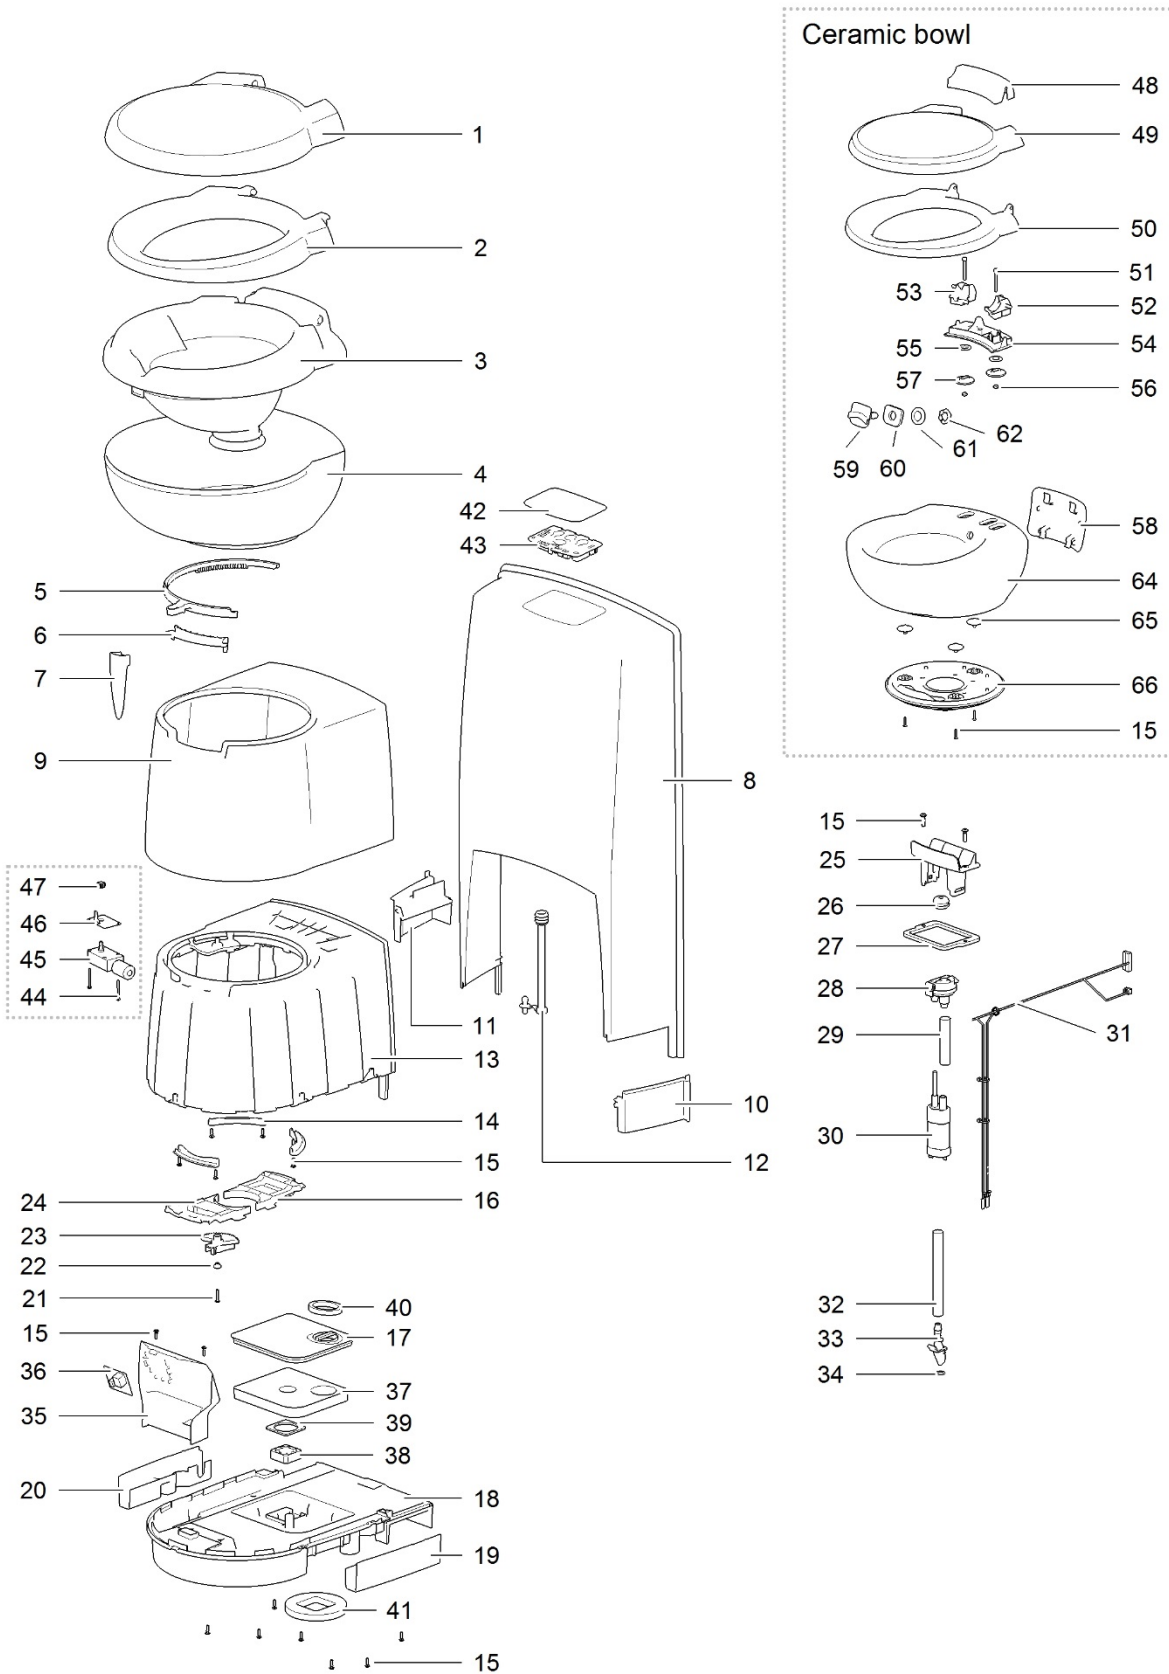

LE883_C262-CWE_Toilet_1114-V02

		Spare part number	Spare part number	Spare part number	Colours available
1	Cover		93401		30, 62
2	Seat				
3	Bowl inner				
4	Bowl outer				
5	Ring blade mechanism	50760			
6	Water diverter	93429			62
7	Handle	93402			47
8	Console				
9	Base upper				
10	Splashguard left				
11	Splashguard right				
12	Drain	50717			
13	Base frame				
14	Retainer bracket				
15	Screw 3.9 x 14				
16	Bowl retainer bracket	50733			
17	Vent plate				
18	Base lower				
19	Side cover left				
20	Side cover right				
21	Screw 3.9 x 22				
22	Bushing		50735		
23	Saddle				
24	Bowl retainer				
25	Cover console				
26	Grommet seal				
27	Cover seal				
28	Vacuum breaker	16833			
29	Tube WT inside				
30	Pump	93418			
31	Wire harness	93423			
32	Water supply tube				
33	Nozzle				
34	O-ring