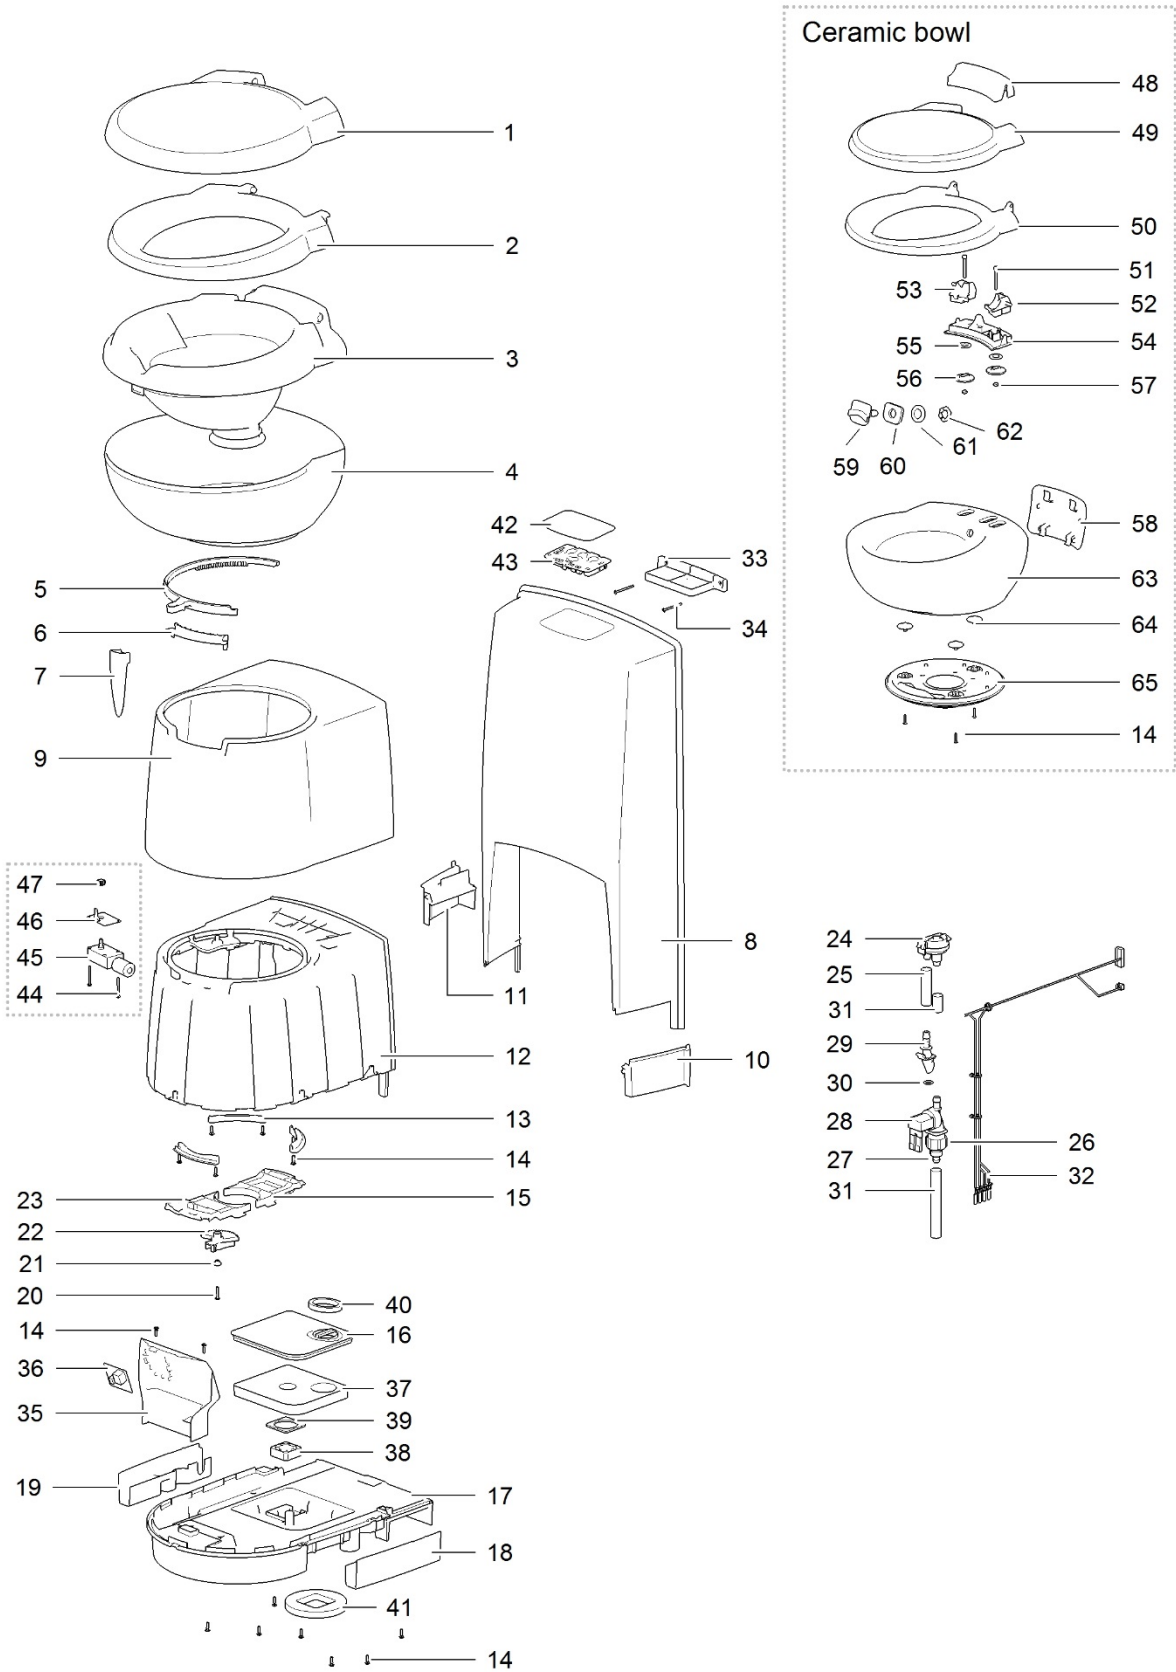

LE882_C263-CS Toilet_1115-V03

		Spare part number	Spare part number	Spare part number	Colours available
1	Cover		93401		30, 62
2	Seat				
3	Bowl inner				
4	Bowl outer				
5	Ring blade mechanism	50760			
6	Water diverter	93429			62
7	Handle	93402			47
8	Console				
9	Base upper				
10	Splashguard left				
11	Splashguard right				
12	Base frame				
13	Retainer bracket				
14	Screw 3.9 x 14				
15	Bowl retainer bracket	50733			
16	Vent plate				
17	Base lower				
18	Side cover left				
19	Side cover right				
20	Screw 3.9 x 22				
21	Bushing		50735		
22	Saddle				
23	Bowl retainer				
24	Vacuum breaker	16833			
25	Water supply tube				
26	Hose nut				
27	Hose barb	23851			
28	Electric valve < 01-09-2013 Serial number < E244P..... <i>or</i> C260 toilets with Waste Transfer system		23709		
	Electric valve 90° > 01-09-2013 Serial number > E244P..... <i>Including numbers 26 & 27</i>	90717			
29	Nozzle				
30	O-ring				
31	Water supply tube				
32	Wire harness	93422			
33	Wall bracket				
34	Screw parker 8 x ½ IN