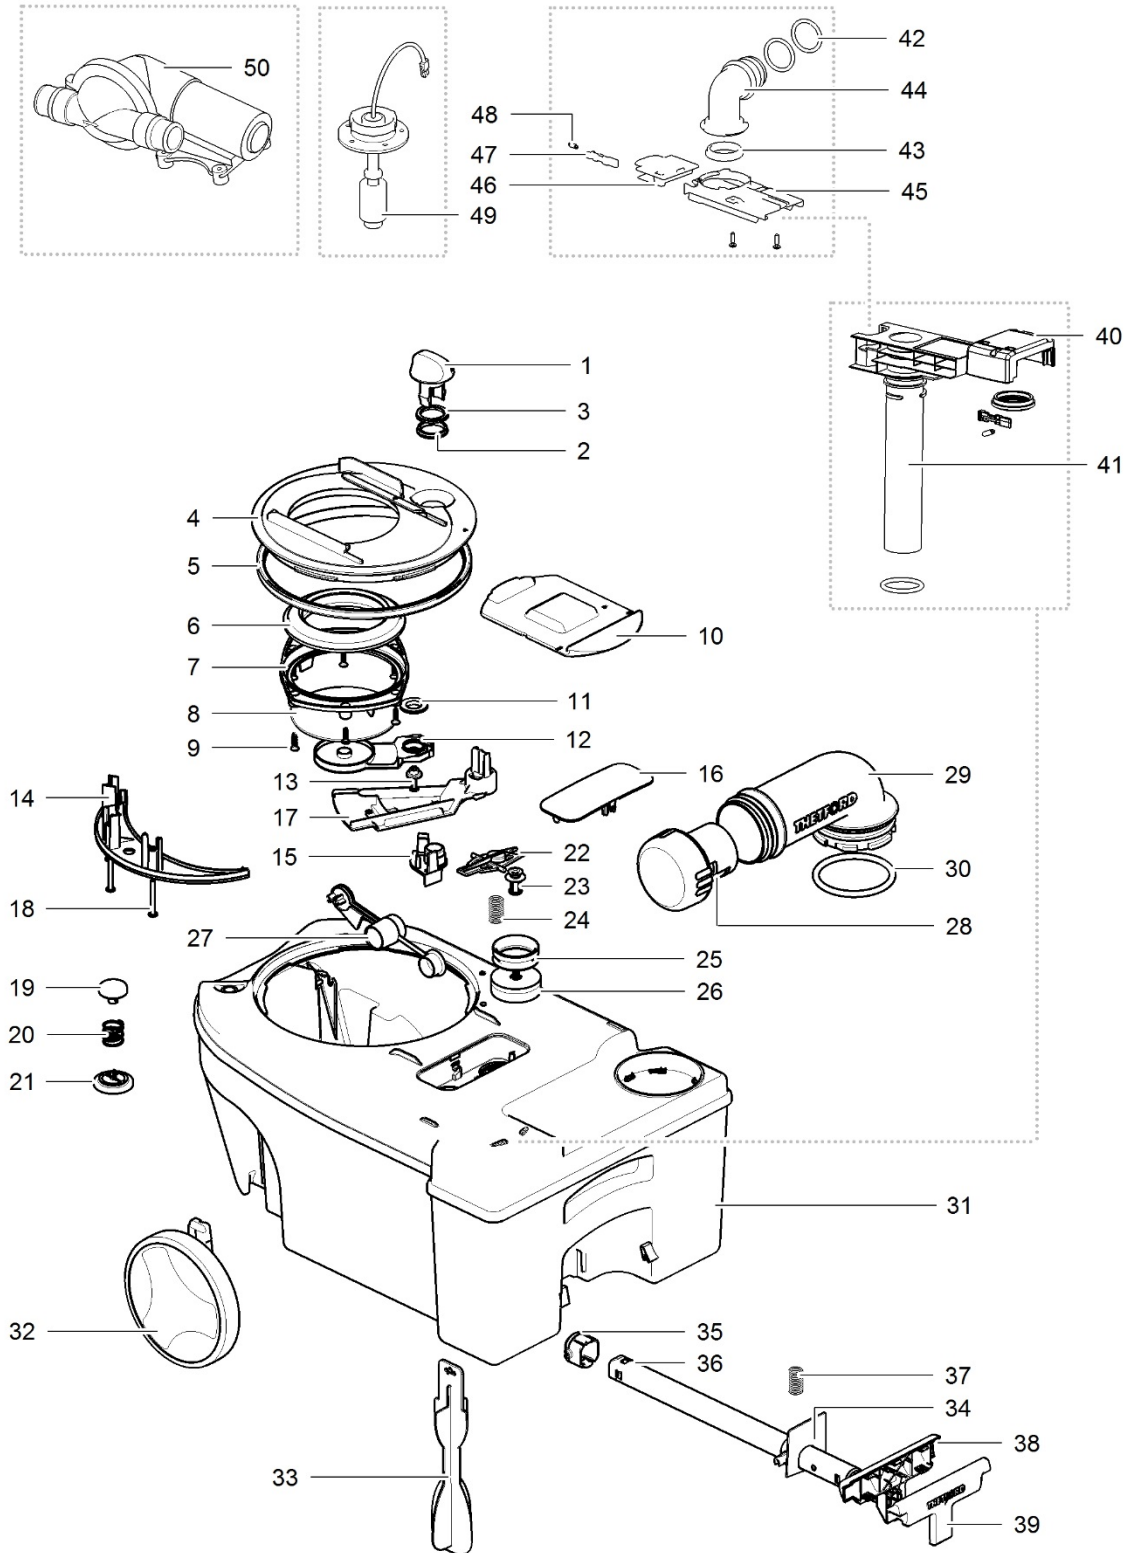

LE441_C250-C260-WHT_1114-V03

		Spare part number	Spare part number	Spare part number	Colours available
1	Blade opener				
2	Seal		23743		92
3	Washer				
4	Waste-holding tank plate	50723			06
5	Seal mechanism	50724			
6	Lip seal	23721			
7	Blade arm driver			50727 waste- holding tank mechanism	06
8	Blade	50731			
9	Screw				
10	Sliding cover	50718			
11	Bearing plate				
12	Blade arm				
13	Bushing/screw				
14	Support track				
15	Retainer mechanism				
16	Vent lid	50741			06
17	Blade driver				
18	Screw				
19	Vent button				
20	Spring		07524		92
21	Vent seal				
22	Vent lifter				
23	Vent pivot				
24	Vent spring				
25	Seal vent	21528	50732		
26	Float stem				
27	Float	50725			
28	Measuring cup	25810			06
29	Pour out spout		50719		92
30	O-ring				
31	Waste-holding tank complete <i>including sliding cover</i>		50700	50701 <i>pump out system</i>	06
32	Wheel	50726			
33	Vent actuator				
34	Guide	50738			06
35	Bracket				
36	Telescopic system		50728		
37	Vent spring				
38	Handle grip				92
39	Handle cover	50737