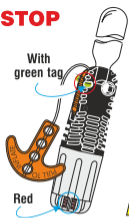

33gr CO₂

Auto Re-Arm Kit

A replacement 33gr CO₂ gas cylinder and automatic firing inflator for use with Lalizas auto Lifejackets.

20190
Auto re-arm kit for JS1
adult lifejacket

5 204980 201906

www.lalizas.com

STOP

Without green tag

Green Tag Existence :
NO

Color of Auto Firing Indicator :
RED

Red

ACTIONS

Replace the water activated devise

Remove and replace the gas cylinder

Place a new green tag

STOP

With green tag

Green Tag Existence :
YES

Color of Auto Firing Indicator :
RED

Red

ACTIONS

Replace the water activated devise