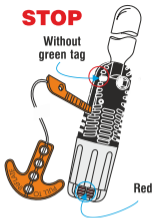

33gr CO₂

Auto Re-Arm Kit

A replacement 33gr CO₂ gas cylinder and automatic firing inflator for use with Lalizas auto Lifejackets.

20190
Auto re-arm kit for JS1
adult lifejacket

5 204980 201906

www.lalizas.com

STOP

Without green tag

Green Tag Existence :
NO

Color of Auto Firing Indicator :
RED

Red

ACTIONS

Replace the water activated devise

Remove and replace the gas cylinder