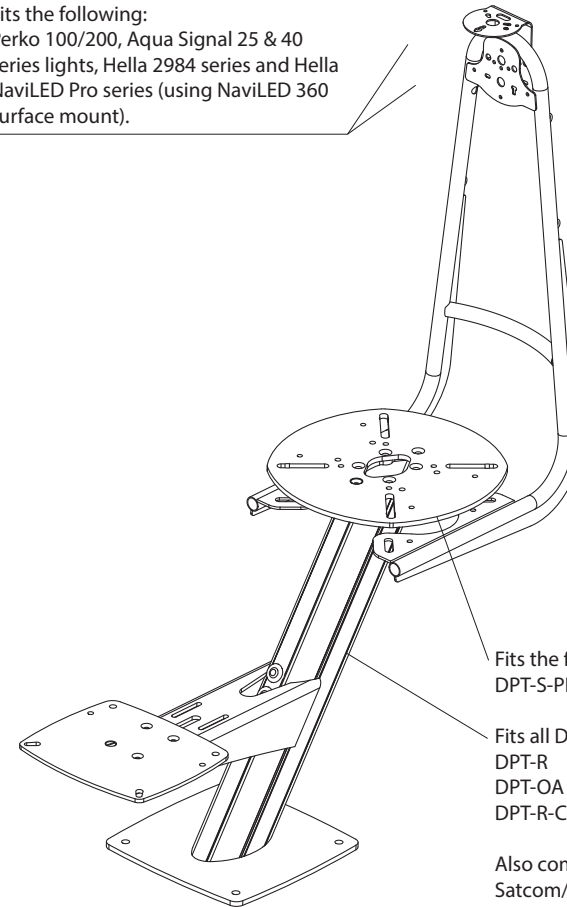

# Gantry Mount for Dual PowerTower® - SC114-40

For help & information  
email: sales@scanstrut.com  
tel: +44 (0) 1392 531280

Fits the following:  
Perko 100/200, Aqua Signal 25 & 40 series lights, Hella 2984 series and Hella NaviLED Pro series (using NaviLED 360 surface mount).

Fits the following Dual PowerTower plates only:  
DPT-S-PLATE-02 Satcom Plate 2 for 45cm domes

Fits all Dual Powertower Struts:  
DPT-R  
DPT-OA  
DPT-R-COMP.

Also compatible with Aluminium, Stainless and Satcom/tv PowerTower® when installed with 30cm & 40cm satcom (excl. Fleet 33 & 55).

**SCANSTRUT**