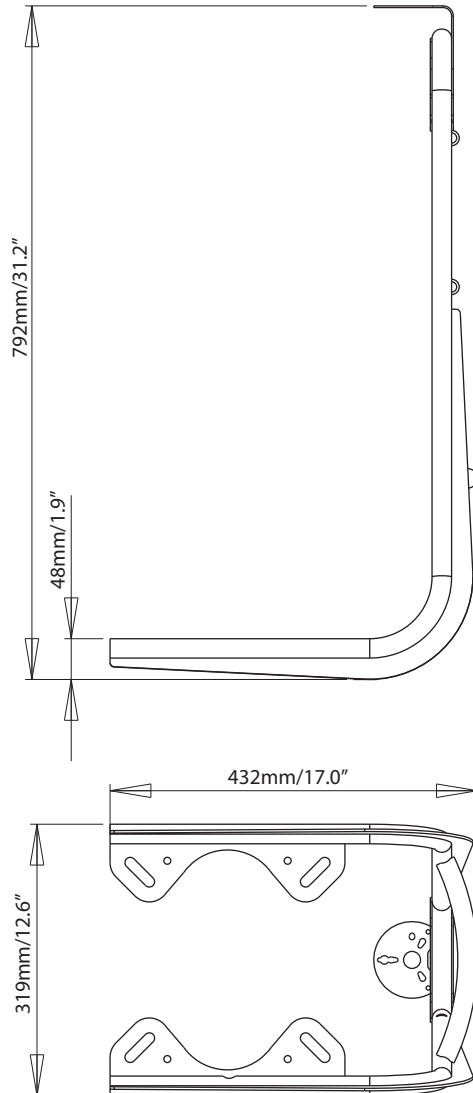

# Gantry Mount for Dual PowerTower® - SC114-40

For help & information  
email: sales@scanstrut.com  
tel: +44 (0) 1392 531280

Fits the following:  
Perko 100/200, Aqua Signal 25 & 40 series lights, Hella 2984 series and Hella NaviLED Pro series (using NaviLED 360 surface mount).

Fits the following Dual PowerTower plates only:  
DPT-S-PLATE-02 Satcom Plate 2 for 45cm domes

Fits all Dual Powertower Struts:  
DPT-R  
DPT-OA  
DPT-R-COMP.

Also compatible with Aluminium, Stainless and Satcom/tv PowerTower® when installed with 30cm & 40cm satcom (excl. Fleet 33 & 55).

**SCANSTRUT**