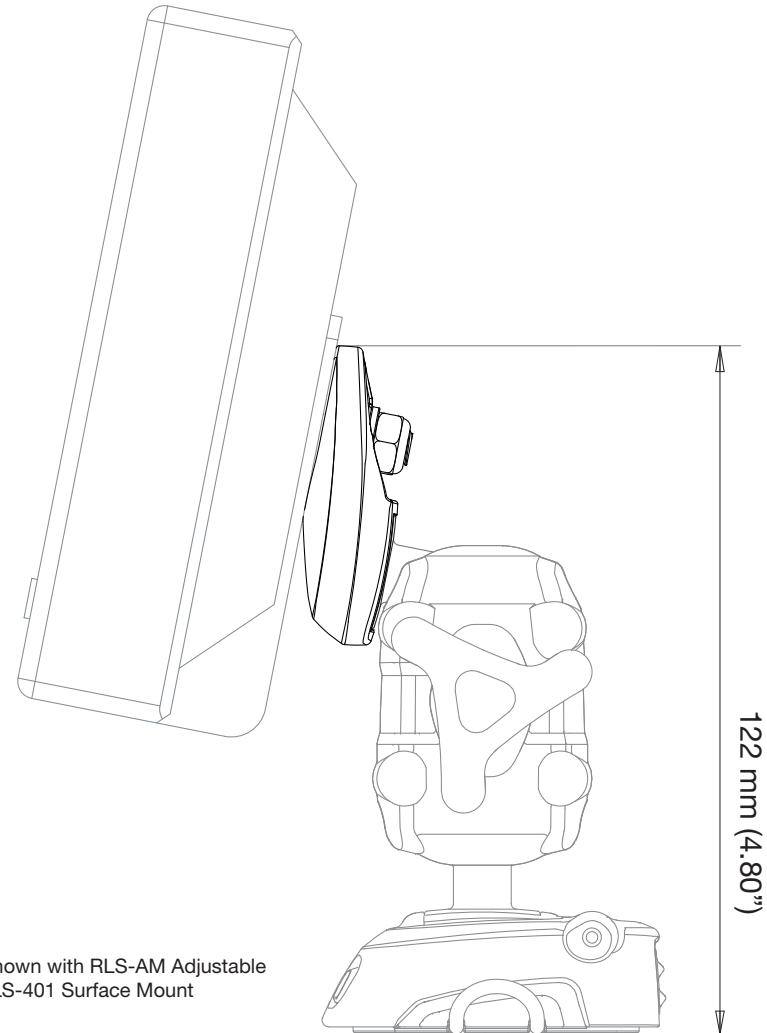

Track Adapter for Screens **RL-514**

For help & information
email: technical@scanstrut.com
tel: +44 (0) 1392 531280

Product shown with RLS-AM Adjustable Body & RLS-401 Surface Mount

SCANSTRUT
designed for life at sea